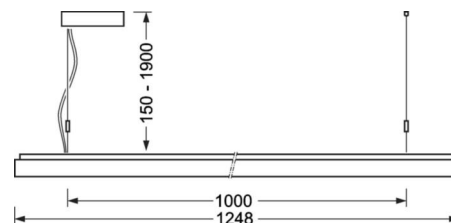

Suspended luminaire/light run feed luminaire - Micro-prismatic diffuser - direct/indirect distribution

Powder-coated steel sheet enclosure; rectangular cross section; Housing colour traffic white RAL 9016; Homogeneous direct/indirect light distribution for VDU compatibility in accordance with the standard DIN EN 12464-1; glare reduction through microprism diffuser with special "multilayer" technology and optimised light deflecting foil; Electrical connection via integrated white connection cable 3x0.75mm², length 1900mm, stripped cable ends. The ETM levels can easily be adjusted from the top of the luminaire. Complete height-adjustable suspension set included in the scope of delivery.

LIGHTING TECHNOLOGY

| | |
|---|---|
| Placement | LED, Colour rendering/Light colour CRI ≥ 80 / 4000K |
| Colour tolerance (MacAdam) | 3SDCM |
| Photobiological safety (Luminaire) | RGO |
| Nominal luminous flux/switching steps (EDM) | 5100lm/38W, 4400lm/32W, 3800lm/26W, 3100lm/21W |
| LED service life | 70000h L80/B10 (Tq 25°C), 50000h L90/B50 (Tq 25°C) |
| Luminaire luminous efficiency | 147lm/W-136lm/W |
| UGR lat./long. | 16.0 / 16.3 (38W) |

MECHANICS

| | |
|------------------------|---|
| Housing colour | traffic white RAL 9016 |
| Dimensions (LxWxH/DxH) | 1248mm x 239mm x 55mm |
| Weight (net) | 7kg |
| Type of installation | Pendant individual mounting, Pendant light strip mounting |

Dimensions

| | | |
|--------------|---------|---|
| L | 1248 mm | Length |
| B | 239 mm | Width |
| H | 55 mm | Height |
| A1 | 1000 mm | Mounting distance single mounting |
| A2 | 1123 mm | Mounting distance 1st luminaire of the light run |
| A3 | 1248 mm | Mounting distance between luminaires in a light run arrangement |
| P min | 150 mm | Minimum suspension length |
| P max | 1900 mm | Maximum suspension length |
