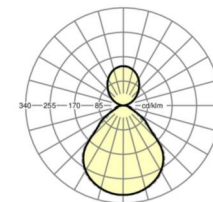

CHARACTERISTICS

Order number	65723024170
EAN number	4020863479528
Commodity code	94051190
Certification mark	IP 20, Protection class I, VDU 65°<3000, ENEC10 VDE, F, Indoor, CE
Impact resistance (IK rating)	IK03
Ambient temperatur	ta 25°C
Warranty period	5 years
State funding programs	BEG - Federal funding for efficient buildings (valid only for Germany)

ELECTRICAL ENGINEERING

Controller	Electronic multi-lumen driver, 4-steps (1 pcs.)
System output	38W-21W
Mains voltage	230V/50Hz
Circuit breakers (inrush current)	22 pieces/B10, 34 pieces/B16, 33 pieces/C10, 54 pieces/C16
Energy efficiency class/light source	C

LIGHTING TECHNOLOGY

Placement	LED, Colour rendering/Light colour CRI ≥ 80 / 4000K
Colour tolerance (MacAdam)	3SDCM
Photobiological safety (Luminaire)	RGO
Nominal luminous flux/switching steps (EDM)	5100lm/38W, 4400lm/32W, 3800lm/26W, 3100lm/21W
LED service life	70000h L80/B10 (Tq 25°C), 50000h L90/B50 (Tq 25°C)
Luminaire luminous efficiency	147lm/W-136lm/W
UGR lat./long.	16.0 / 16.3 (38W)

MECHANICS

Housing colour	traffic white RAL 9016
Dimensions (LxWxH/DxH)	1248mm x 239mm x 55mm
Weight (net)	7kg
Type of installation	Pendant individual mounting, Pendant light strip mounting

DEEP-LINK

<https://www.regiolux.de/en/article/65723024170>

Reference	LED 5100lm/38W 840
ηLB	100 %
Φ ↓/↑	67 % / 33 %
UGR lat./long.	16.0 / 16.3
VDU	65° < 3000cd/m²