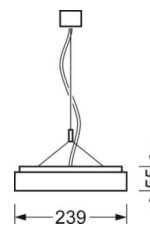

Suspended luminaire/light run feed luminaire - Micro-prismatic diffuser - direct/indirect distribution

Powder-coated steel sheet enclosure; rectangular cross section; Housing colour traffic white RAL 9016; Homogeneous direct/indirect light distribution for VDU compatibility in accordance with the standard DIN EN 12464-1; glare reduction through microprism diffuser with special "multilayer" technology and optimised light deflecting foil; Electrical connection via integrated white connection cable 3x0.75mm², length 1900mm, stripped cable ends. The ETM levels can easily be adjusted from the top of the luminaire. Complete height-adjustable suspension set included in the scope of delivery.

LIGHTING TECHNOLOGY

| | |
|---|---|
| Placement | LED, Colour rendering/Light colour CRI ≥ 80 / 4000K |
| Colour tolerance (MacAdam) | 3SDCM |
| Photobiological safety (Luminaire) | RGO |
| Nominal luminous flux/switching steps (EDM) | 5100lm/38W, 4400lm/32W, 3800lm/26W, 3100lm/21W |
| LED service life | 70000h L80/B10 (Tq 25°C), 50000h L90/B50 (Tq 25°C) |
| Luminaire luminous efficiency | 147lm/W-136lm/W |
| UGR lat./long. | 16.0 / 16.3 (38W) |

MECHANICS

| | |
|------------------------|---|
| Housing colour | traffic white RAL 9016 |
| Dimensions (LxWxH/DxH) | 1248mm x 239mm x 55mm |
| Weight (net) | 7kg |
| Type of installation | Pendant individual mounting, Pendant light strip mounting |

Dimensions

| | | |
|--------------|---------|---|
| L | 1248 mm | Length |
| B | 239 mm | Width |
| H | 55 mm | Height |
| A1 | 1000 mm | Mounting distance single mounting |
| A2 | 1123 mm | Mounting distance 1st luminaire of the light run |
| A3 | 1248 mm | Mounting distance between luminaires in a light run arrangement |
| P min | 150 mm | Minimum suspension length |
| P max | 1900 mm | Maximum suspension length |
